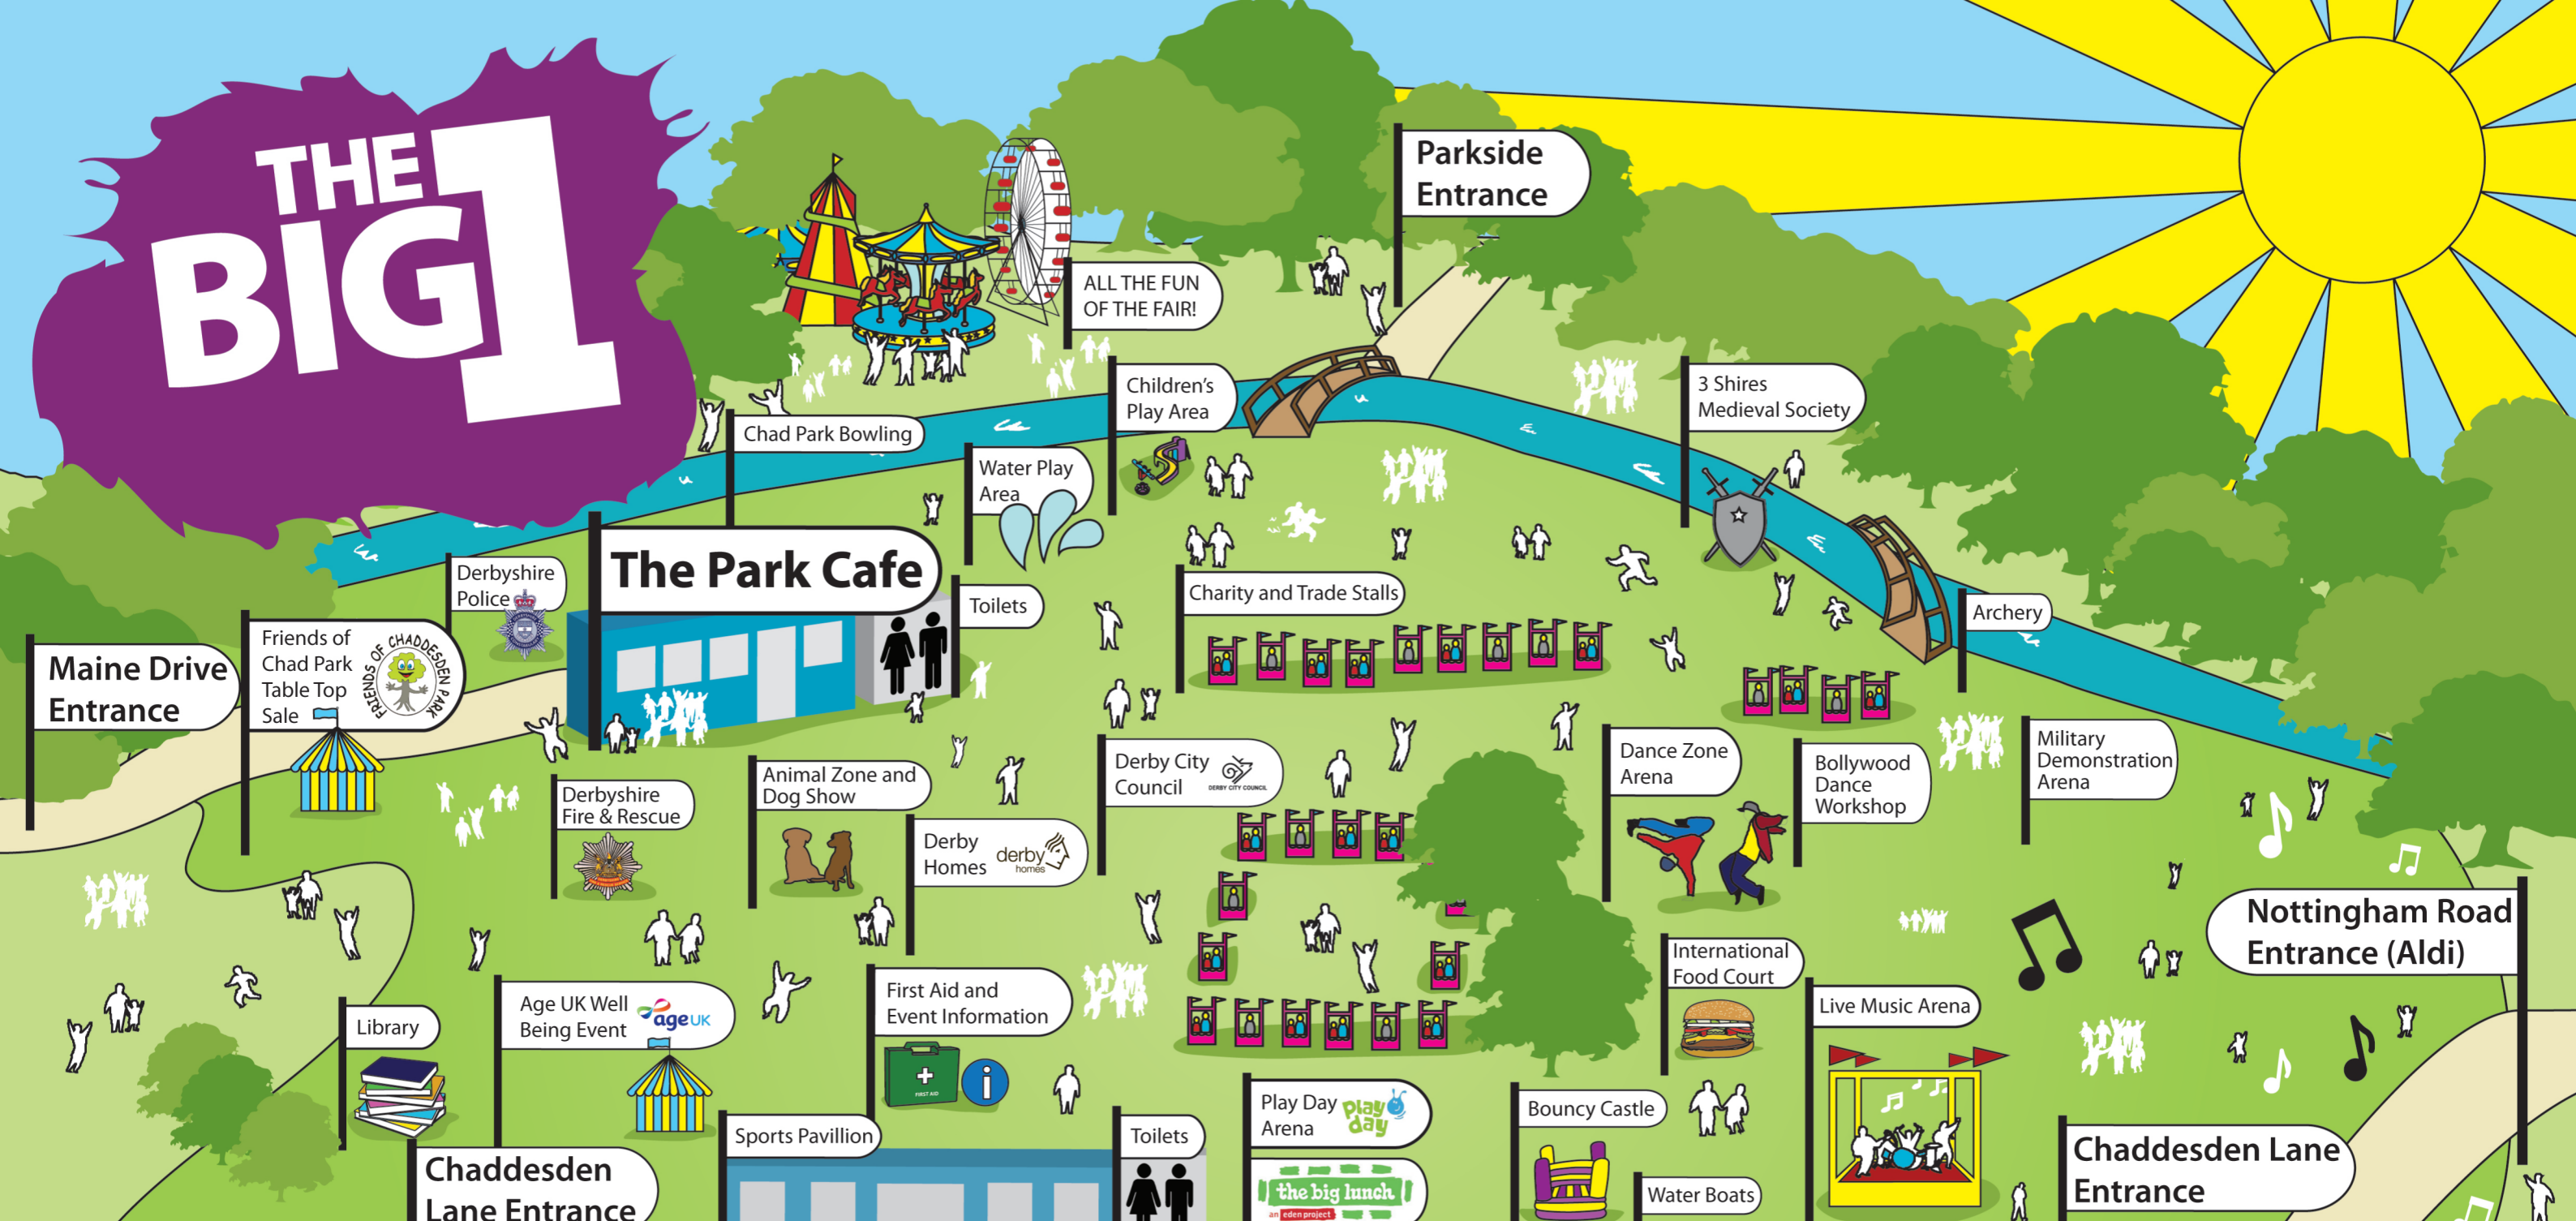

THE BIG 1

THE BIG 1
 @ CHADDESSEN PARK
 SUNDAY 2 JUNE 2013
 FROM 11am ONWARDS

Animal Zone
 11am onwards
 Booking opens for Charity Dog Show
 11.30
 Heart of England Raptors Demo
 12.00
 Demonstration
 12.15
 Cute Category of Charity Dog Show
 13.00
 Derwent Valley Dog Club
 13.30
 Command Category of Dog Show
 14.15
 Demonstration

Animal Zone
 14.30
 Quirky Category of Charity Dog Show
 15.15
 Heart of England Raptors Demo
 15.45
 Demonstration
 16.00
 Close
 Times are approximate but we endeavour to keep them.
 Also exhibitions from Tropical Inc and Abbey Vets.

Dance Arena
 11.00 - 12.00
 Charisma Art – Bollywood Dance Workshop & Performance
 12.00 - 12.30
 Anna Michelle School of Dance
 12.40 - 13.00
 Folk Friendly Group
 13.10 - 13.40
 Charisma Art
 13.50 - 14.20
 Dancing Feet School of Dance
 14.30 - 14.50
 Folk Friendly Group

**@ CHADDESSEN PARK
SUNDAY 2 JUNE 2013
FROM 11am ONWARDS**

Derby LIVE
OUTDOOR
EVENTS

derby
homes

DERBY CITY COUNCIL

Hello!

Welcome to the BIG 1 2013!

This year we've crammed in even more exciting attractions and things to do, like our new military arena, with exhibitions and demonstrations from our armed forces – and the magical medieval village located alongside the brook. We've also got Bollywood Dance workshops and dance performances, a revamped Charity Dog Show and even more information and exhibit stalls. This year also sees the return of our live music stage and international food court, as well as the family favourites including the fun fair!