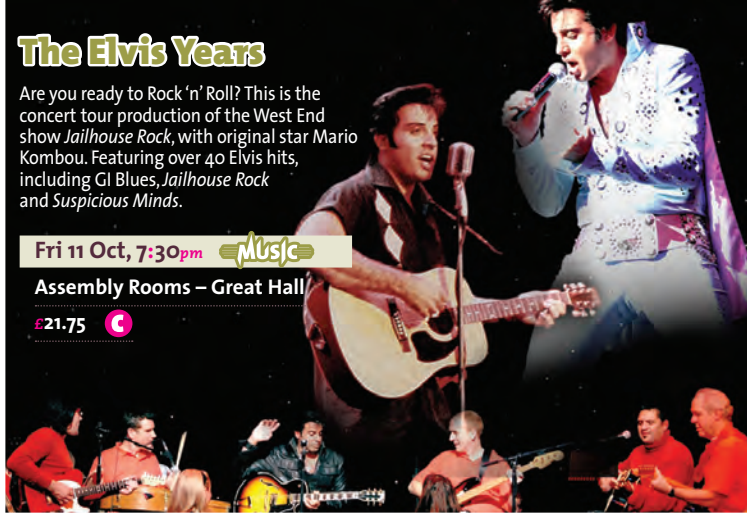

The Elvis Years

Are you ready to Rock 'n' Roll? This is the concert tour production of the West End show *Jailhouse Rock*, with original star Mario Kombo. Featuring over 40 Elvis hits, including GI Blues, *Jailhouse Rock* and *Suspicious Minds*.

Fri 11 Oct, 7:30pm **MUSIC**

Assembly Rooms – Great Hall

£21.75 **C**