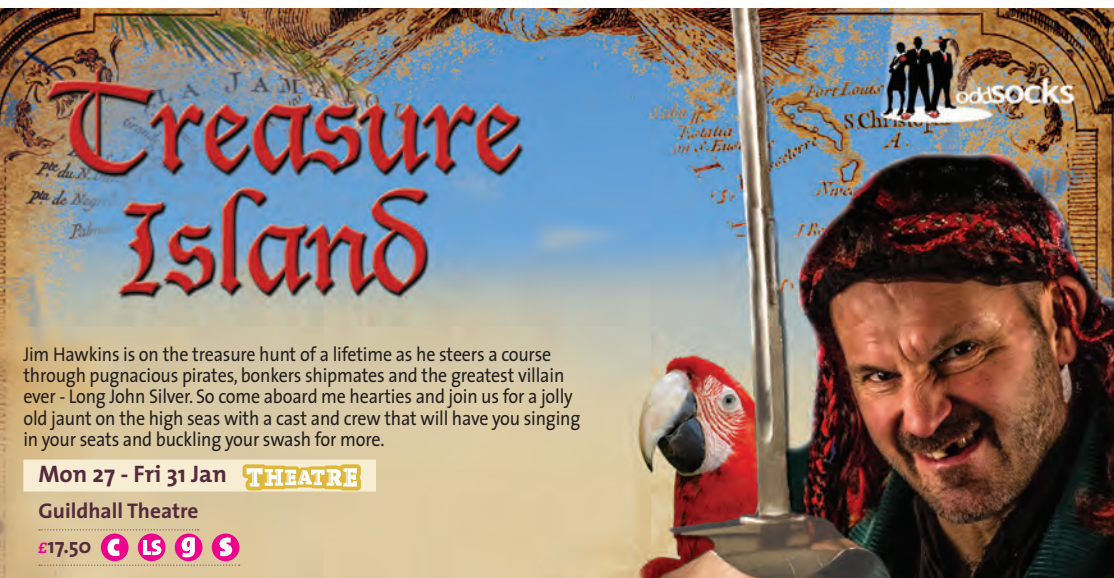

Treasure Island

Jim Hawkins is on the treasure hunt of a lifetime as he steers a course through pugnacious pirates, bonkers shipmates and the greatest villain ever - Long John Silver. So come aboard me hearties and join us for a jolly old jaunt on the high seas with a cast and crew that will have you singing in your seats and buckling your swash for more.