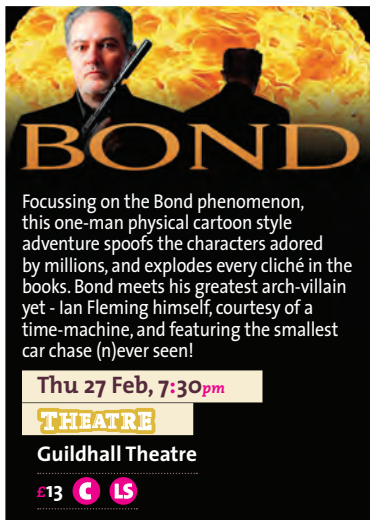

The mystical centre of Moscow's cultural & artistic quarter Park Gorkogo (Gorky Park) is the perfect backdrop for what is undoubtedly the greatest and most famous circus on earth.

Superstar Clowns Splendid Pavlik and Klava invite the audience to this wondrous and mysterious place, a place to romance, a place to stroll and take in Moscow at sunset and a place to see magnificent feats of human achievement.

Wed 19 & Thu 20 Feb **Variety**

Assembly Rooms – Great Hall
£16- £28 **C ft LS**

Focussing on the Bond phenomenon, this one-man physical cartoon style adventure spoofs the characters adored by millions, and explodes every cliché in the books. Bond meets his greatest arch-villain yet - Ian Fleming himself, courtesy of a time-machine, and featuring the smallest car chase (n)ever seen!

Thu 27 Feb, 7:30pm

THEATRE
Guildhall Theatre
£13 **C LS**