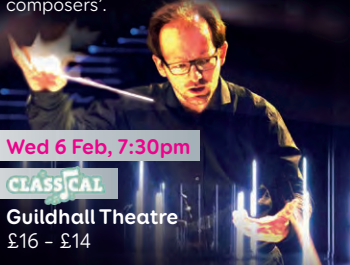

Tue 29 Jan - Sat 2 Feb THEATRE

Guildhall Theatre
£18 - £14

C G S

Sinfonia Viva

SEARCHING FOR MOZART

FEB

The first part of an exploration into the world's most famous composers. Curated by Sinfonia Viva's Principal Conductor who promises 'enjoyable evenings, where there is a nice variety of styles and emotions that explore new perspectives on these composers'.