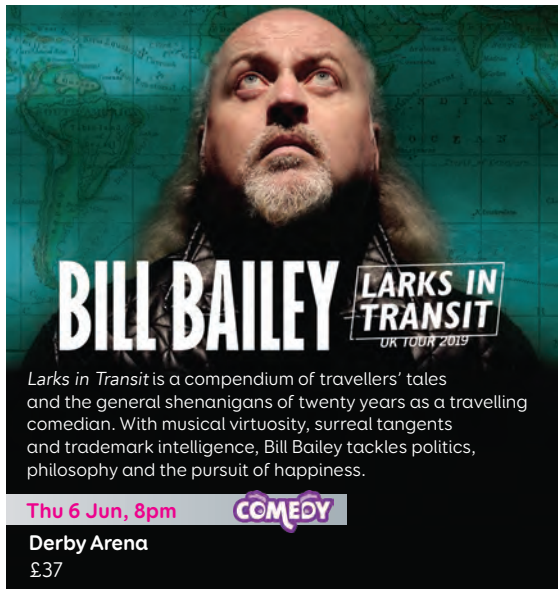

RHOD GILBERT

The Book of John

It has been a while, but the multi-award-winning Welsh comedian is back, with a brand new live show. In a six-year break from stand-up, a lot has happened to Rhod. Almost all of it ****.

Sun 19 May, 8pm

Derby Arena
£29.50 16+

Thu 6 Jun, 8pm

Derby Arena
£37

Larks in Transit is a compendium of travellers' tales and the general shenanigans of twenty years as a travelling comedian. With musical virtuosity, surreal tangents and trademark intelligence, Bill Bailey tackles politics, philosophy and the pursuit of happiness.