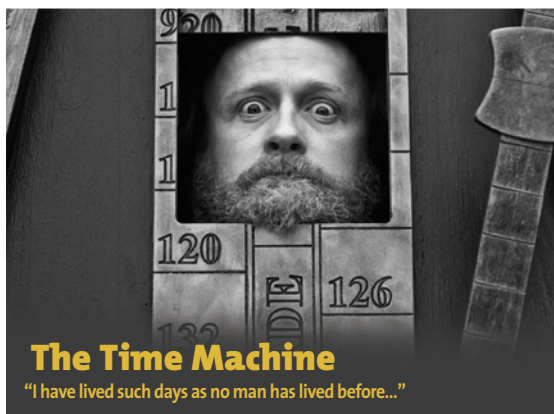

Come and enjoy Derby's largest summer beer festival. Featuring 200+ real ales, ciders, meads, continentals, live music and food stalls.

Taking place exclusively on the market place in a giant marquee with outside seating.

www.derbycamra.org.uk

Wed 9 - Sun 13 Jul **EVENT**

Market Place

Up to £6 **C** See website or ask at Box Office for times and prices

The Time Machine

"I have lived such days as no man has lived before..."

1895. In a suburban garden, beneath a waning moon, a man lies dazed beside a remarkable machine. He has a story to tell. A story of darkness and light. Of fire and fear. Of Eloi and Morlocks.